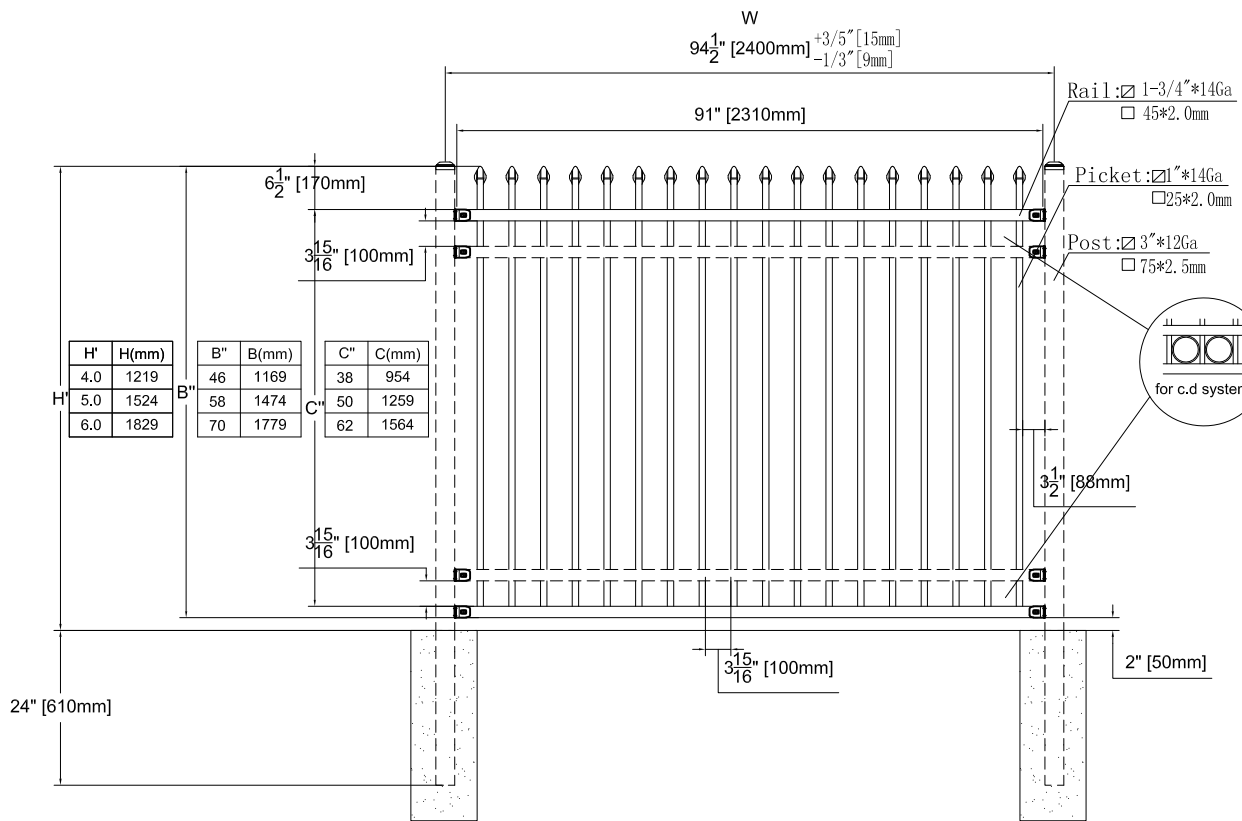

Post size		*W	
in	mm	in	mm
□ 2-1/2"	63.5	94"	2389
□ 3"	75	94-1/2"	2400
□ 4"	100	95-1/2"	2425

ITEM	Size(mm)	Size(")	Material	Q'Ty	CLIENT
Picket	25*25*2.0	1x1x14Ga	Q195		
Rail	45*45*2.0	1 3/4 x 1 3/4 x 14Ga	Q235		
Post	75*75*2.5	3x3x12Ga	Q235		
Product description					USA  *I**08-N
Design	A.Z	Standardization	D.FF		
Drawing	D.FF	Approve	A.Z		
Revise	X.G	Date:08-31-2015			
Auditing	M.ZQ				REVISIONS    DESCRIPTION    DATE    APPRO