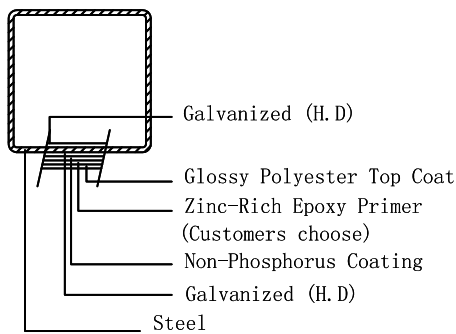

Post size		*W	
in	mm	in	mm
□ 2-1/2"	63.5	94"	2389
□ 3"	75	94-1/2"	2400
□ 4"	100	95-1/2"	2425

ITEM	Size(mm)	Size(")	Material	Q'Ty	CLIENT
Picket	25*25*2.0	1x1x14Ga	Q195		
Rail	45*45*2.0	1 3/4 x 1 3/4 x 14Ga	Q235		
Post	75*75*2.5	3x3x12Ga	Q235		
Product description					USA  *I**08-N
Design	A.Z	Standardization	D.FF		
Drawing	D.FF	Approve	A.Z		
Revise	X.G	Date:08-31-2015			
Auditing	M.ZQ				REVISIONS    DESCRIPTION    DATE    APPRO