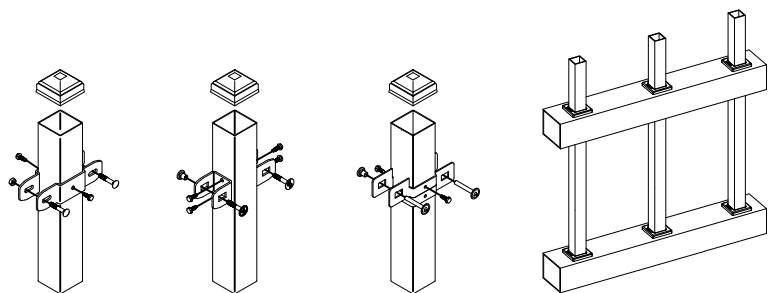

Post size		*W	
in	mm	in	mm
□ 2-1/2"	63.5	94"	2389
□ 3"	75	94-1/2"	2400
□ 4"	100	95-1/2"	2425

ITEM	Size(mm)	Size(")	Material	Q'Ty	CLIENT
Picket	25*25*2.0	1x1x14Ga	Q195		
Rail	45*45*2.0	1 3/4 x 1 3/4 x 14Ga	Q235		
Post	75*75*2.5	3x3x12Ga	Q235		
Product description					USA  *I**08-N
Design	A.Z	Standardization	D.FF		
Drawing	D.FF	Approve	A.Z		
Revise	X.G	Date:08-31-2015			
Auditing	M.ZQ				REVISIONS    DESCRIPTION    DATE    APPRO