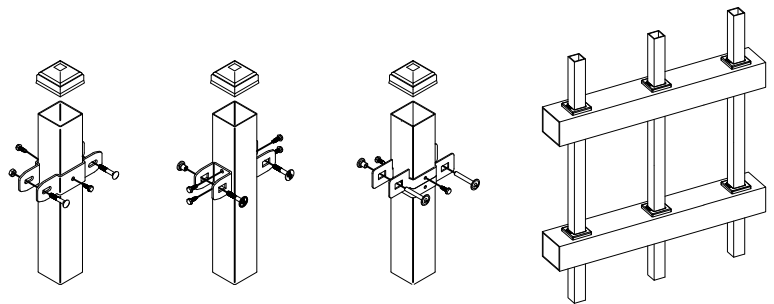

Post size		*W	
in	mm	in	mm
□ 2-1/2"	63.5	94"	2389
□ 3"	75	94-1/2"	2400
□ 4"	100	95-1/2"	2425

ITEM	Size(mm)	Size(")	Material	Q'Ty	CLIENT  USA  Product description  *I**08-S	
Picket	25*25*2.0	1x1x14Ga	Q195			
Rail	45*45*2.0	1 3/4 x 1 3/4 x 14Ga	Q235			
Post	75*75*2.5	3x3x12Ga	Q235			
Design	A. Z	Standardization	D.FF			
Drawing	D.FF	Approve	A. Z			
Revise	X.G					
Auditing	M.ZQ	Date:08-31-2015				
			REVISIONS	DESCRIPTION	DATE	APPRO