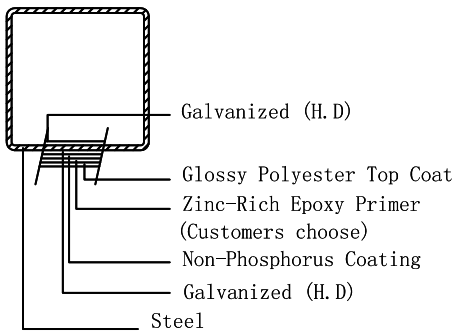

Post size		*W	
in	mm	in	mm
□ 2-1/2"	63.5	94"	2389
□ 3"	75	94-1/2"	2400
□ 4"	100	95-1/2"	2425

ITEM	Size(mm)	Size(")	Material	Q'Ty	CLIENT  USA  Product description  *I**08-S	
Picket	25*25*2.0	1x1x14Ga	Q195			
Rail	45*45*2.0	1 3/4 x 1 3/4 x 14Ga	Q235			
Post	75*75*2.5	3x3x12Ga	Q235			
Design	A. Z	Standardization	D.FF			
Drawing	D.FF	Approve	A. Z			
Revise	X.G					
Auditing	M.ZQ	Date:08-31-2015				
			REVISIONS	DESCRIPTION	DATE	APPRO