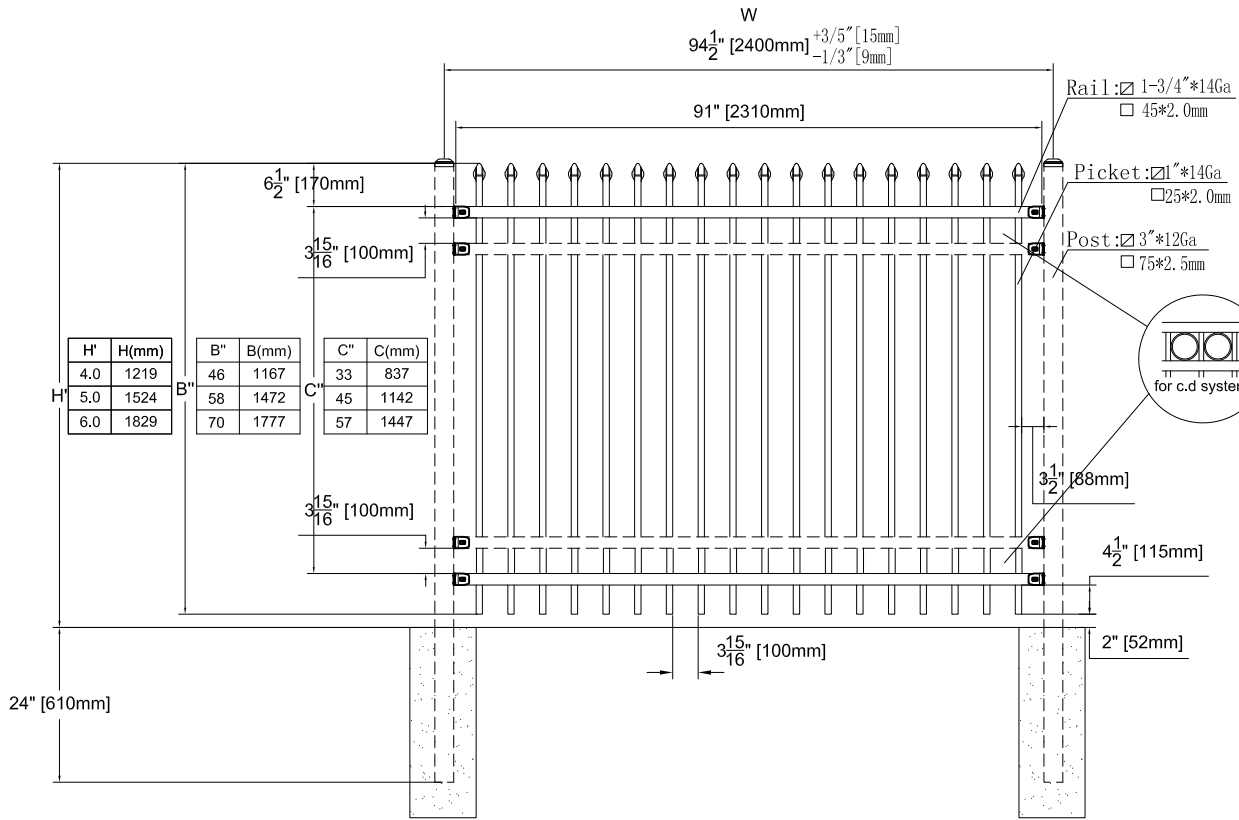

Post size		*W	
in	mm	in	mm
□ 2-1/2"	63.5	94"	2389
□ 3"	75	94-1/2"	2400
□ 4"	100	95-1/2"	2425

ITEM	Size(mm)	Size(")	Material	Q'Ty	CLIENT  USA  Product description  *I**08-S	
Picket	25*25*2.0	1x1x14Ga	Q195			
Rail	45*45*2.0	1 3/4 x 1 3/4 x 14Ga	Q235			
Post	75*75*2.5	3x3x12Ga	Q235			
Design	A. Z	Standardization	D.FF			
Drawing	D.FF	Approve	A. Z			
Revise	X.G					
Auditing	M.ZQ	Date:08-31-2015				
			REVISIONS	DESCRIPTION	DATE	APPRO